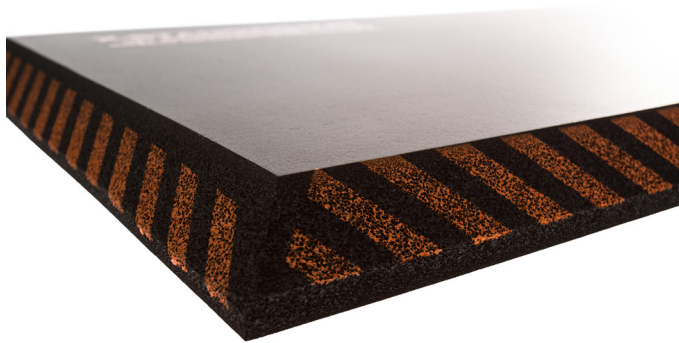

Reduce Knee Trauma and Lower Back Stress
Provides Protection from Cumulative Trauma
Protects from Abrasions
Offers Cushioning and Support

Designed for severe kneeling conditions:

- Cold, Hard Steel, Concrete,
- Grating, Gravel,
- Wet Surfaces, Dirt/Mud

Heavy Resilient Closed-Cell 1" Foam

Part No.	DESCRIPTION
#MAT5050	14" X 21" WITH CARRYING HANDLE
#MAT5040	8" X 16" WITH CARRYING HANDLE
#MAT5030	18" X 36" STANDING MAT WITH BEVELED EDGE
#MAT5020	16" X 28" STANDING MAT WITH BEVELED EDGE
#MAT5000	4" X 6" SINGLE KNEE PERSONAL MAT