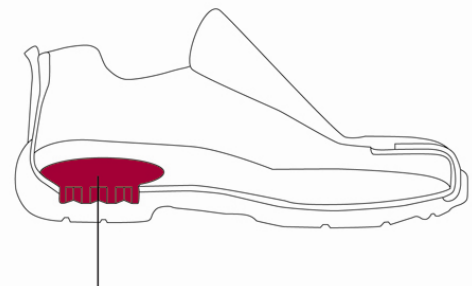

STEITZ SECURA

ESD 7991

Non-safety trainer conforming to EN ISO 20345:2004 O2

Features:

- Oily cow's leather
- Breathable SECURA-TEX lining
- Without toe protection
- Leather insole
- Full-length, removable comfort insole ESD
- Individual, weight balanced heel absorption **VARIO®**

Sizes: 240 – 315 (38 – 48/49)

Fitting options: NB, XB

Special fitting options: S, XXB

Outsole: TPU Balance ESD, blue

- 3,0 mm profile
- Light-weight and flexible for optimal comfort
- Broad contact surface
- Best possible scuff-resistance and anti-slip properties
- Heat-resistant up to about 120°C
- Electric static discharge equipped (ESD)

THE STEITZ SECURA VARIO® - SYSTEM

For each individual wearer the absorption properties of the shoe adapt themselves through the weight-calculated elasticity of the shock absorber. This results in the wearer's gait being fatigue-free; less prone to injury and kinder to his back posture.